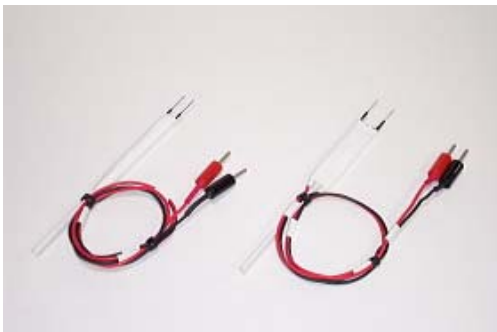

Electrode for Blood Vessel

[CUY250-0.8](#)

[CUY251-6](#)

CUY250-0.8	Electrode for the Inside of Blood Vessel 0.8mm diameter	1
CUY251-6		

CUY280P

CUY280P	Parallel Fixed 2 Platinum Plate Electrode for Tube (With Stand)	1set
---------	---	------

CUY495P10

CUY495P10	Petridish Stand Model Chamber Platinum Electrode 10mm gap, L20 x W10 x H20mm, 4.0ml	1
-----------	---	---

Adherent Cell Electrode with Legs

CUY900-13-3-5 (CUY900-24-3)

CUY900-13-3-5 (CUY900-24-3)	Adherent Cell Electrode for 24 Well Plate with 3 Plates, 5mm gap	1
-----------------------------	--	---

Petridish Platinum Plate Electrodes

CUY520P5

CUY520P15

CUY520P5	Petridish Parallel Platinum Plate Electrode L8 x W5 x H3mm, 5mm gap	1
CUY520P15	Petridish Parallel Platinum Plate Electrode L10 x W15 x H5mm, 15mm gap	1

Parallel Fixed 2 Needle Straight Tip Electrodes

CUY560-5-0.5

CUY560-10-0.5

CUY560-5-0.5	Parallel Fixed 2 Needle Straight Tip Electrode 10mm-Tip, 0.5mm diameter, 5mm gap	1
CUY560-10-0.5	Parallel Fixed 2 Needle Straight Tip Electrode 10mm-Tip, 0.5mm diameter, 10mm gap	1
CUY567-0.5	Parallel w/Variable Gap 2 Needle Electrode 10mm-Tip, 0.5mm diameter, 1mm to 20mm gap	1