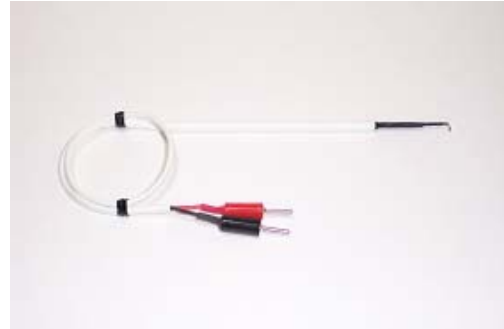

Electrodes for Eyes and Skin

[CUY671P1](#)

CUY671P1	Parallel Fixed Platinum Electrode, 1mm Gap, 45 Degree 1mm Exposed, 0.5mm diameter	1
CUY675P5