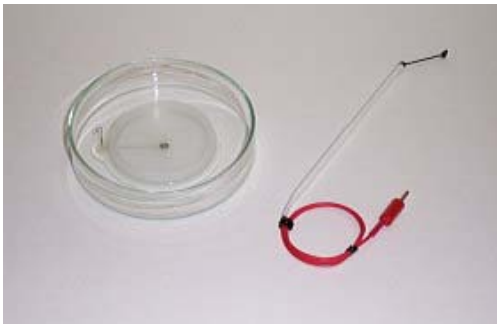

Electrodes for Eyes and Skin

[CUY671P1](#)

CUY671P1	Parallel Fixed Platinum Electrode, 1mm Gap, 45 Degree 1mm Exposed, 0.5mm diameter	1
CUY675P5		

CUY700P2E CUY700P2L

CUY700P2E	Petridish Round Platinum Plate Electrode with Embankment Well, 2mm diameter	1
CUY700P2L	Cover Round Platinum Plate Electrode 2mm diameter	1

CUY700P3E CUY700P3L

CUY700P3E	Petridish Round Platinum Plate Electrode with Embankment Well, 3mm diameter	1
CUY700P3L	Cover Round Platinum Plate Electrode 3mm diameter	1

Petridish & Cover Round Platinum Plate Electrodes 4mm diameter