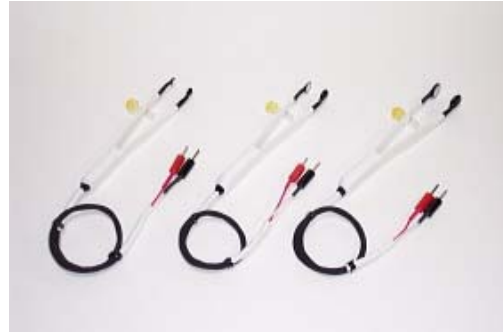

Needle L-Shape Platinum Electrodes

CUY613P1 CUY613P2 CUY613P3

CUY613P1	Needle L-Shape Platinum Electrode, 1mm-Tip	2/pkg.
CUY613P2	Needle L-Shape Platinum Electrode, 2mm-Tip	2/pkg.
CUY613P3	Needle L-Shape Platinum Electrode, 3mm-Tip	2/pkg.

Needle Tungsten Electrode

CUY614T CUY615

CUY614T	Tungsten Needle Electrode, 200µm diameter	5/pkg.
CUY615		

CUY647P2X2

CUY647-15X10

CUY646P	Tweezers w/Variable Gap 2 Arched Platinum Electrode	1
CUY647P2X2	Tweezers w/Variable Gap 2 Square Platinum Electrode, 2mm x 2mm	1
CUY647-15X10	Tweezers w/Variable Gap 2 Rectangle Electrode, 15mm x 10mm	1

CUY650-5 CUY650-7 CUY650-10

CUY650-5	Tweezers w/Variable Gap 2 Round SS Plate Electrode, 5mm diameter	1
CUY650-7	Tweezers w/Variable Gap 2 Round SS Plate Electrode, 7mm diameter	1
CUY650-10	Tweezers w/Variable Gap 2 Round SS Plate Electrode, 10mm diameter	1