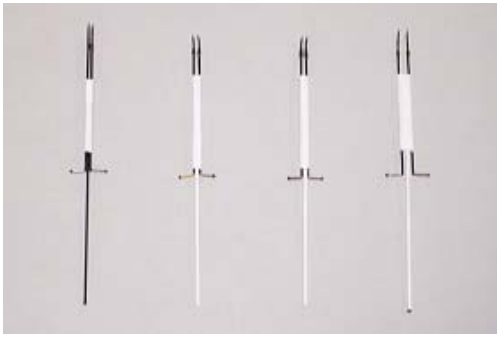

Electrode for Blood Vessel

[CUY250-0.8](#)

[CUY251-6](#)

CUY250-0.8	Electrode for the Inside of Blood Vessel 0.8mm diameter	1
CUY251-6		

CUY280P

CUY280P	Parallel Fixed 2 Platinum Plate Electrode for Tube (With Stand)	1set
---------	---	------

CUY495P10

CUY495P10	Petridish Stand Model Chamber Platinum Electrode 10mm gap, L20 x W10 x H20mm, 4.0ml	1
-----------	---	---

Adherent Cell Electrode with Legs

CUY900-13-3-5 (CUY900-24-3)

CUY900-13-3-5 (CUY900-24-3)	Adherent Cell Electrode for 24 Well Plate with 3 Plates, 5mm gap	1
-----------------------------	--	---

Parallel Fixed 2 Needle Straight Tip Electrodes

CUY560-5-0.5

CUY560-10-0.5

CUY560-5-0.5	Parallel Fixed 2 Needle Straight Tip Electrode 10mm-Tip, 0.5mm diameter, 5mm gap	1
CUY560-10-0.5	Parallel Fixed 2 Needle Straight Tip Electrode 10mm-Tip, 0.5mm diameter, 10mm gap	1
CUY567-0.5	Parallel w/Variable Gap 2 Needle Electrode 10mm-Tip, 0.5mm diameter, 1mm to 20mm gap	1

Electrode Holder

CUY580

CUY580		
--------	--	--

Parallel Fixed Platinum Electrodes

CUY610P1.5-1 CUY610P2.5-1
CUY610P2-1 CUY610P4-1

CUY610P1.5-1	Parallel Fixed Platinum Electrode, 1.5mm gap	1
CUY610P2-1	Parallel Fixed Platinum Electrode, 2mm gap	1
CUY610P2.5-1	Parallel Fixed Platinum Electrode, 2.5mm gap	1
CUY610P4-1	Parallel Fixed Platinum Electrode, 4mm gap	1