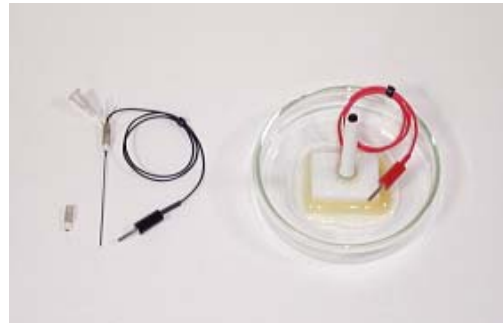

Needle Cover Platinum Electrode

[CUY195P0.3](#)

CUY195P0.3	Needle Cover Platinum Electrode 0.3mm, 20mm-Tip	1
----------------------------	--	---

Mouse & Rat Adult Brain Electrodes (Ueda Type)

[CUY200S](#)

CUY200S	Mouse & Rat Adult Brain Electrodes (Ueda Type)	1set
-------------------------	---	------

Capillary Electrode

[CUY230S](#)

CUY230S	Capillary Electrode (Eppendorf Femto Tip Holder Type)	1
-------------------------	--	---

Electrode for Blood Vessel

[CUY250-0.8](#)

[CUY251-6](#)

CUY250-0.8	Electrode for the Inside of Blood Vessel 0.8mm diameter	1
CUY251-6		

CUY280P

CUY280P	Parallel Fixed 2 Platinum Plate Electrode for Tube (With Stand)	1set
---------	---	------

CUY495P10

CUY495P10	Petridish Stand Model Chamber Platinum Electrode 10mm gap, L20 x W10 x H20mm, 4.0ml	1
-----------	---	---

Adherent Cell Electrode with Legs

CUY900-13-3-5 (CUY900-24-3)

CUY900-13-3-5 (CUY900-24-3)	Adherent Cell Electrode for 24 Well Plate with 3 Plates, 5mm gap	1
-----------------------------	--	---