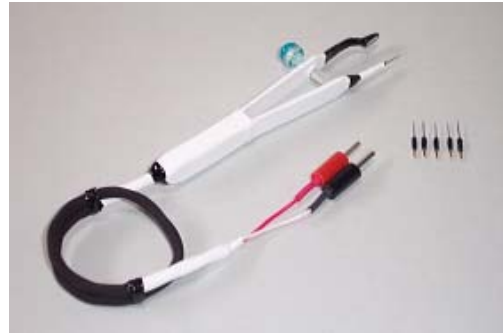

Tweezers w/Variable Gap Electrodes

[CUY661-3X7](#)   [CUY661N](#)

CUY661-3X7	Tweezers w/Variable Gap Tungsten Needle & Oval SS Plate Electrode, 7mm-Tip, 3mm x 7mm	1
CUY661N	Exchange Tungsten Needle Electrode for CUY661	5/ pkg.