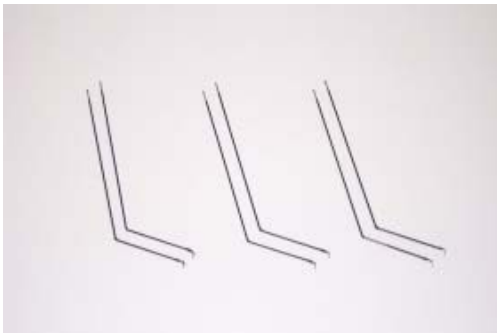

Needle L-Shape Platinum Electrodes

CUY613P1   CUY613P2   CUY613P3

CUY613P1	Needle L-Shape Platinum Electrode, 1mm-Tip	2/pkg.
CUY613P2	Needle L-Shape Platinum Electrode, 2mm-Tip	2/pkg.
CUY613P3	Needle L-Shape Platinum Electrode, 3mm-Tip	2/pkg.