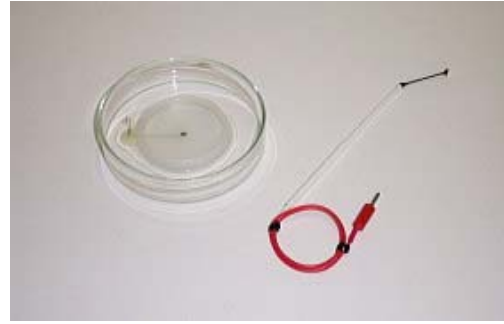

Electrodes for Eyes and Skin

[CUY671P1](#)

CUY671P1	Parallel Fixed Platinum Electrode, 1mm Gap, 45 Degree 1mm Exposed, 0.5mm diameter	1
CUY675P5		

CUY700P2E CUY700P2L

CUY700P2E	Petridish Round Platinum Plate Electrode with Embankment Well, 2mm diameter	1
CUY700P2L	Cover Round Platinum Plate Electrode 2mm diameter	1

CUY700P3E CUY700P3L

CUY700P3E	Petridish Round Platinum Plate Electrode with Embankment Well, 3mm diameter	1
CUY700P3L	Cover Round Platinum Plate Electrode 3mm diameter	1

Petridish & Cover Round Platinum Plate Electrodes 4mm diameter