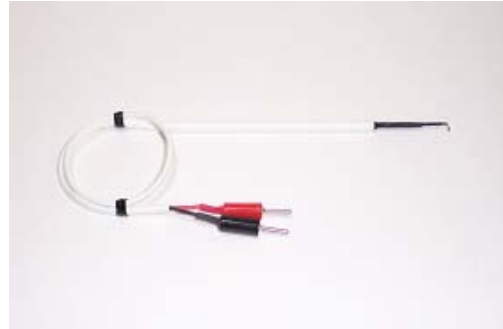

Electrodes for Eyes and Skin

[CUY671P1](#)

CUY671P1	Parallel Fixed Platinum Electrode, 1mm Gap, 45 Degree 1mm Exposed, 0.5mm diameter	1
CUY675P5