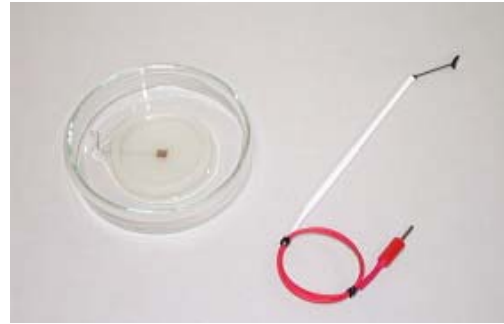

Electrodes for Eyes and Skin

[CUY671P1](#)

CUY671P1	Parallel Fixed Platinum Electrode, 1mm Gap, 45 Degree 1mm Exposed, 0.5mm diameter	1
CUY675P5		

CUY700P2E CUY700P2L

CUY700P2E	Petridish Round Platinum Plate Electrode with Embankment Well, 2mm diameter	1
CUY700P2L	Cover Round Platinum Plate Electrode 2mm diameter	1

CUY700P3E CUY700P3L

CUY700P3E	Petridish Round Platinum Plate Electrode with Embankment Well, 3mm diameter	1
CUY700P3L	Cover Round Platinum Plate Electrode 3mm diameter	1

Petridish & Cover Round Platinum Plate Electrodes
4mm diameter

CUY700P4E CUY700P4L

CUY700P4E	Petridish Round Platinum Plate Electrode with Embankment Well, 4mm diameter	1
CUY700P4L	Cover Round Platinum Plate Electrode 4mm diameter	1

Petridish & Cover Round Platinum Plate Electrodes
5mm diameter