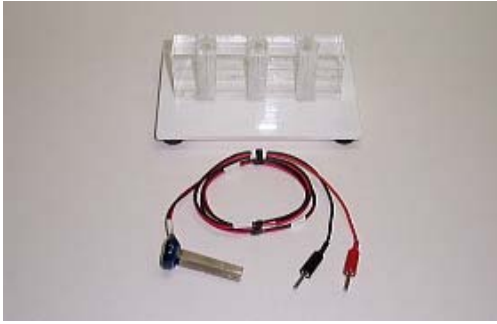

Needle Cover Platinum Electrode

[CUY195P0.3](#)

CUY195P0.3	Needle Cover Platinum Electrode 0.3mm, 20mm-Tip	1
----------------------------	--	---

Mouse & Rat Adult Brain Electrodes (Ueda Type)

[CUY200S](#)

CUY200S	Mouse & Rat Adult Brain Electrodes (Ueda Type)	1set
-------------------------	---	------

Capillary Electrode

[CUY230S](#)

CUY230S	Capillary Electrode (Eppendorf Femto Tip Holder Type)	1
-------------------------	--	---

Electrode for Blood Vessel

[CUY250-0.8](#)

[CUY251-6](#)

CUY250-0.8	Electrode for the Inside of Blood Vessel 0.8mm diameter	1
CUY251-6		

CUY280P

CUY280P	Parallel Fixed 2 Platinum Plate Electrode for Tube (With Stand)	1set
---------	---	------

CUY495P10

CUY495P10	Petridish Stand Model Chamber Platinum Electrode 10mm gap, L20 x W10 x H20mm, 4.0ml	1
-----------	---	---

Adherent Cell Electrode with Legs

CUY900-13-3-5 (CUY900-24-3)

CUY900-13-3-5 (CUY900-24-3)	Adherent Cell Electrode for 24 Well Plate with 3 Plates, 5mm gap	1
-----------------------------	--	---