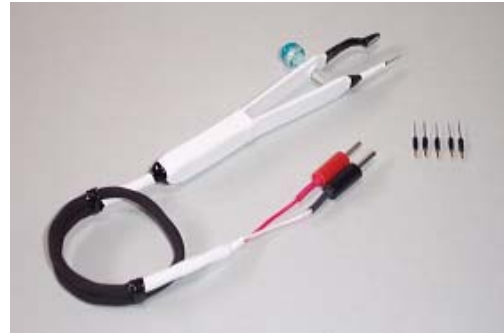

Tweezers w/Variable Gap Electrodes

[CUY661-3X7](#)   [CUY661N](#)

CUY661-3X7	Tweezers w/Variable Gap Tungsten Needle & Oval SS Plate Electrode, 7mm-Tip, 3mm x 7mm	1
CUY661N	Exchange Tungsten Needle Electrode for CUY661	5/ pkg.