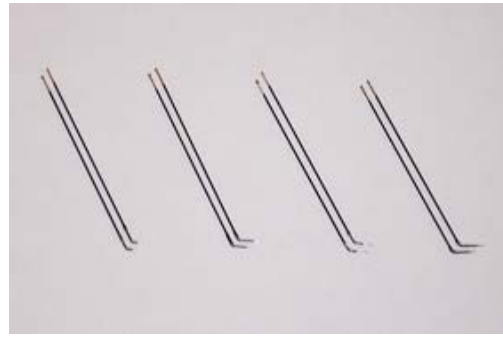

Electrode for Blood Vessel

[CUY250-0.8](#)

[CUY251-6](#)

CUY250-0.8	Electrode for the Inside of Blood Vessel 0.8mm diameter	1
CUY251-6		

CUY280P

CUY280P	Parallel Fixed 2 Platinum Plate Electrode for Tube (With Stand)	1set
---------	---	------

Parallel Fixed 2 Needle Straight Tip Electrodes

CUY560-5-0.5

CUY560-10-0.5

CUY560-5-0.5	Parallel Fixed 2 Needle Straight Tip Electrode 10mm-Tip, 0.5mm diameter, 5mm gap	1
CUY560-10-0.5	Parallel Fixed 2 Needle Straight Tip Electrode 10mm-Tip, 0.5mm diameter, 10mm gap	1
CUY567-0.5	Parallel w/Variable Gap 2 Needle Electrode 10mm-Tip, 0.5mm diameter, 1mm to 20mm gap	1

Electrode Holder

CUY580

CUY580		
--------	--	--

Parallel Fixed Platinum Electrodes

CUY610P1.5-1 CUY610P2.5-1
CUY610P2-1 CUY610P4-1

CUY610P1.5-1	Parallel Fixed Platinum Electrode, 1.5mm gap	1
CUY610P2-1	Parallel Fixed Platinum Electrode, 2mm gap	1
CUY610P2.5-1	Parallel Fixed Platinum Electrode, 2.5mm gap	1
CUY610P4-1	Parallel Fixed Platinum Electrode, 4mm gap	1

Needle 45 Degree-Shape Exposed Platinum Electrodes

CUY611P3-1 CUY611P7-4
CUY611P7-2 CUY611P8-2

CUY611P3-1	Needle 45 Degree-Shape Exposed Platinum Electrode, L3-1, 1mm-Tip	2/pkg.
CUY611P7-2	Needle 45 Degree-Shape Exposed Platinum Electrode, L7-2, 2mm-Tip	2/pkg.
CUY611P7-4	Needle 45 Degree-Shape Exposed Platinum Electrode, L7-4, 4mm-Tip	2/pkg.
CUY611P8-2	Needle 45 Degree-Shape Exposed Platinum Electrode, L8-2, 2mm-Tip	2/pkg.