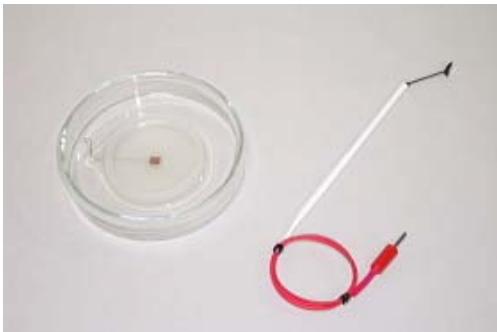

Petridish & Cover Square Platinum Plate Electrodes
5mm x 5mm

[CUY701P5E](#)   [CUY701P5L](#)

CUY701P5E	Petridish Square Platinum Plate Electrode with Embankment Well, 5mm x 5mm	1
CUY701P5L	Cover Square Platinum Plate Electrode 5mm x 5mm	1