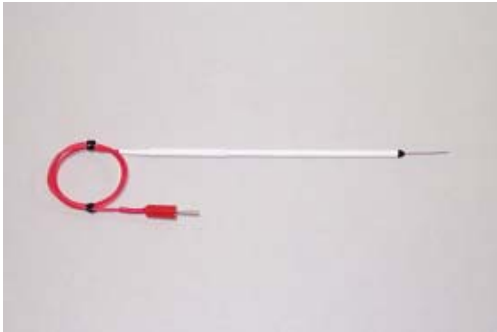

Electrodes for NEPA21, CUY21 SC and CUY21 EDIT

In Vivo, In Utero, In Ovo and Ex Vivo Electrodes

The range of the application of the electroporation experiments extends by combining the main body function of excellent electroporators [NEPA21](#), [CUY21SC](#) & [CUY21EDIT](#) with abundant NEPA GENE original electrodes.

Needle Cover Platinum Electrode

[CUY195P0.3](#)

CUY195P0.3	Needle Cover Platinum Electrode 0.3mm, 20mm-Tip	1
----------------------------	--	---

Mouse & Rat Adult Brain Electrodes (Ueda Type)

[CUY200S](#)

Electrode for Blood Vessel

[CUY250-0.8](#)

[CUY251-6](#)

CUY250-0.8	Electrode for the Inside of Blood Vessel 0.8mm diameter	1
CUY251-6		

CUY280P

CUY280P	Parallel Fixed 2 Platinum Plate Electrode for Tube (With Stand)	1set
---------	---	------

CUY495P10

CUY495P10	Petridish Stand Model Chamber Platinum Electrode 10mm gap, L20 x W10 x H20mm, 4.0ml	1
-----------	---	---

Adherent Cell Electrode with Legs

CUY900-13-3-5 (CUY900-24-3)

CUY900-13-3-5 (CUY900-24-3)	Adherent Cell Electrode for 24 Well Plate with 3 Plates, 5mm gap	1
-----------------------------	--	---