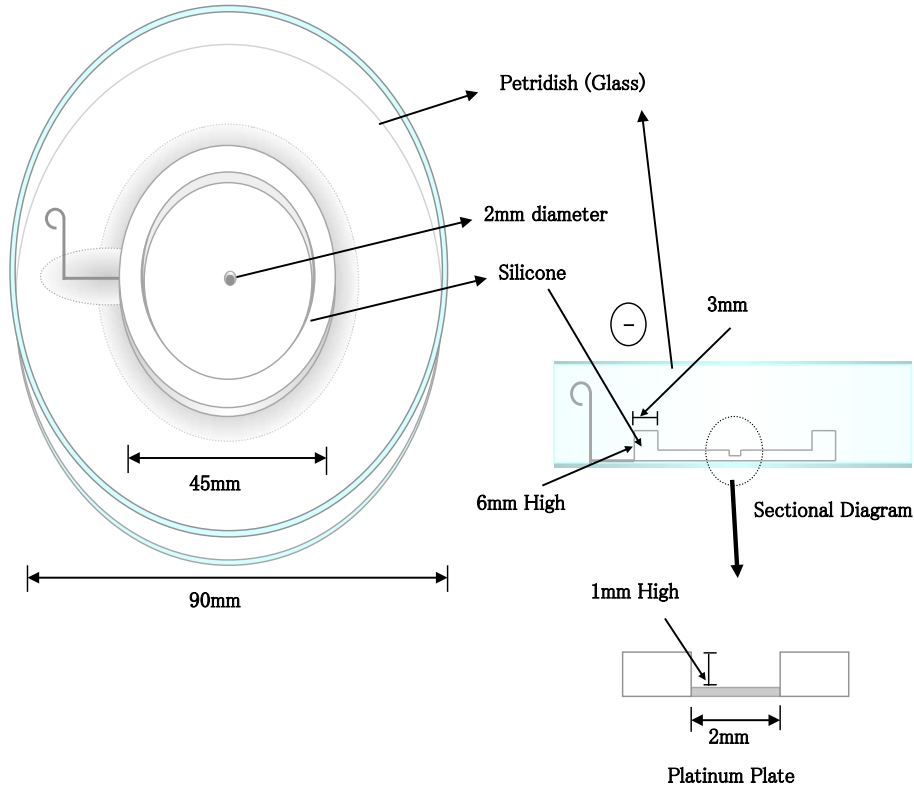

Electrodes

CUY700P2E

Petridish Round Platinum Plate Electrode with Embankment Well,
2mm diameter
1mm High
Connected with CUY700P2L

CUY700P2L

Cover Round Platinum Plate Electrode, 2mm diameter
Connected with CUY700P2E