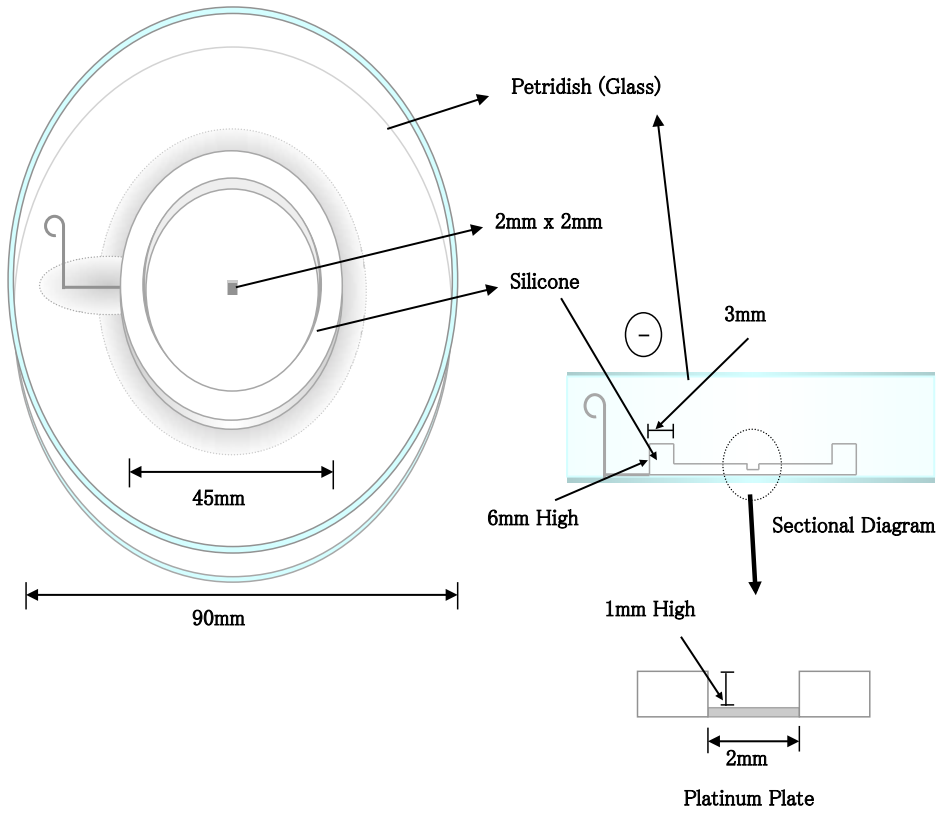

Electrodes

CUY701P2E

Petridish Square Platinum Plate Electrode with Embankment Well, 2mm x 2mm
Connected with CUY701P2L
(Shimamura Type)

CUY701P2L

Cover Square Platinum Plate Electrode, 2mm x 2mm
Connected with CUY701P2E