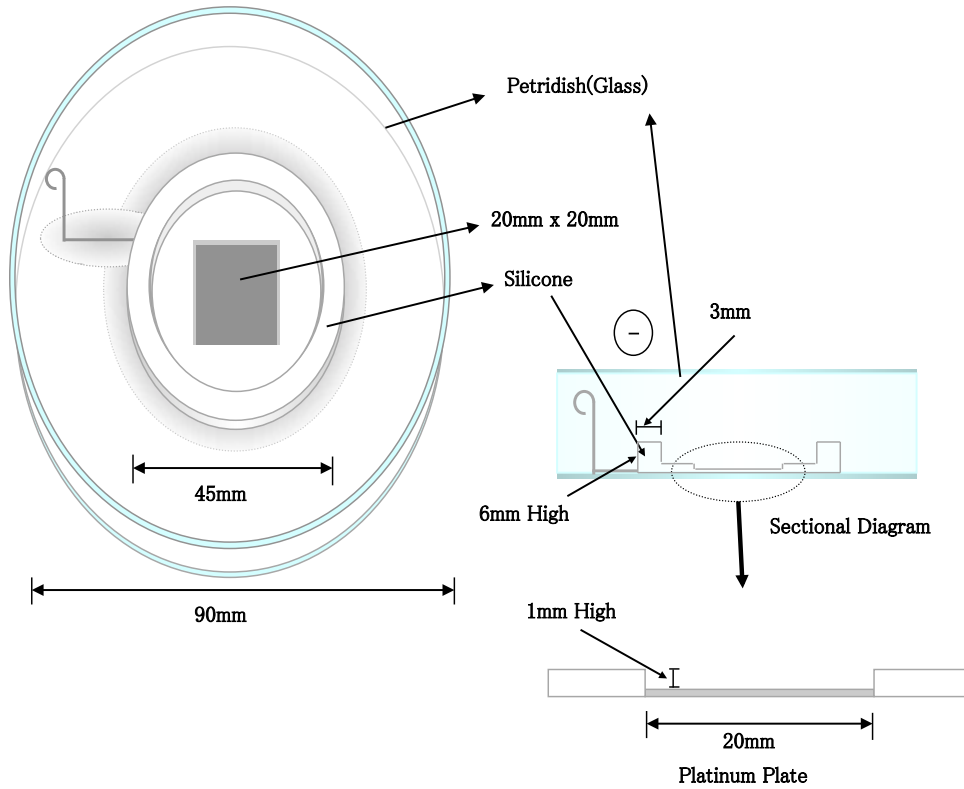

Electrodes

CUY701P20E

Petridish Square Platinum Plate Electrode with Embankment Well,
20mm x 20mm

Connected with CUY701P20L

CUY701P20L

Cover Square Platinum Plate Electrode, 20mm x 20mm

For Chick Embryo and Mammalian Tissue